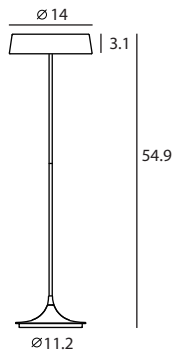

China LED Table
SLD-6354MDJ
LED 1 x 18W
(2700K, CRI 90, 1900lm)
Adaptor driver
Patent DJ dimmer
Black textile cord

Materials : steel
Color : matt black / matt brass shade
+ matt black base & tube

China LED Floor
SLD-6354MFE
LED 1 x 18W
(2700K, CRI 90, 1900lm)
Adaptor driver
Foot dimmer
Black textile cord

CHINA P
UNIT:cdd
AVERAGE BEAM ANGLE(50%):113.9 DE G

Measurement : inches
CHINA LED / 2