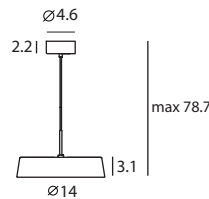

China LED Pendant
SLD-6354MP
LED 1 x 18W
(2700K, CRI 90, 1900lm)
Built-in dimmable driver
Black textile wire

Materials : steel
Color : matt black / matt brass
Canopy : same as shade color