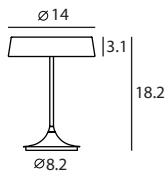

China LED Table
SLD-6354MDJ
LED 1 x 18W
(2700K, CRI 90, 1900lm)
Adaptor driver
Patent DJ dimmer
Black textile cord

Materials : steel
Color : matt black / matt brass shade
+ matt black base & tube

China LED Floor
SLD-6354MFE
LED 1 x 18W
(2700K, CRI 90, 1900lm)
Adaptor driver
Foot dimmer
Black textile cord

CHINA P
UNIT:cdd
AVERAGE BEAM ANGLE(50%):113.9 DE G

Measurement : inches
CHINA LED / 2