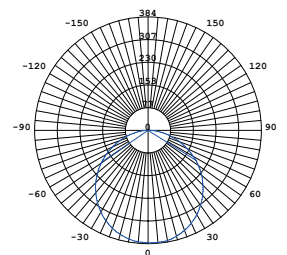

China LED Table
SLD-6354MDJ
LED 1 x 18W
(2700K, CRI 90, 1900lm)
Adaptor driver
Patent DJ dimmer
Black textile cord

Materials : steel
Color : matt black / matt brass shade
+ matt black base & tube

China LED Floor
SLD-6354MFE
LED 1 x 18W
(2700K, CRI 90, 1900lm)
Adaptor driver
Foot dimmer
Black textile cord

CHINA P
UNIT:cdd
AVERAGE BEAM ANGLE(50%):113.9 DE G

Measurement : inches
CHINA LED / 2